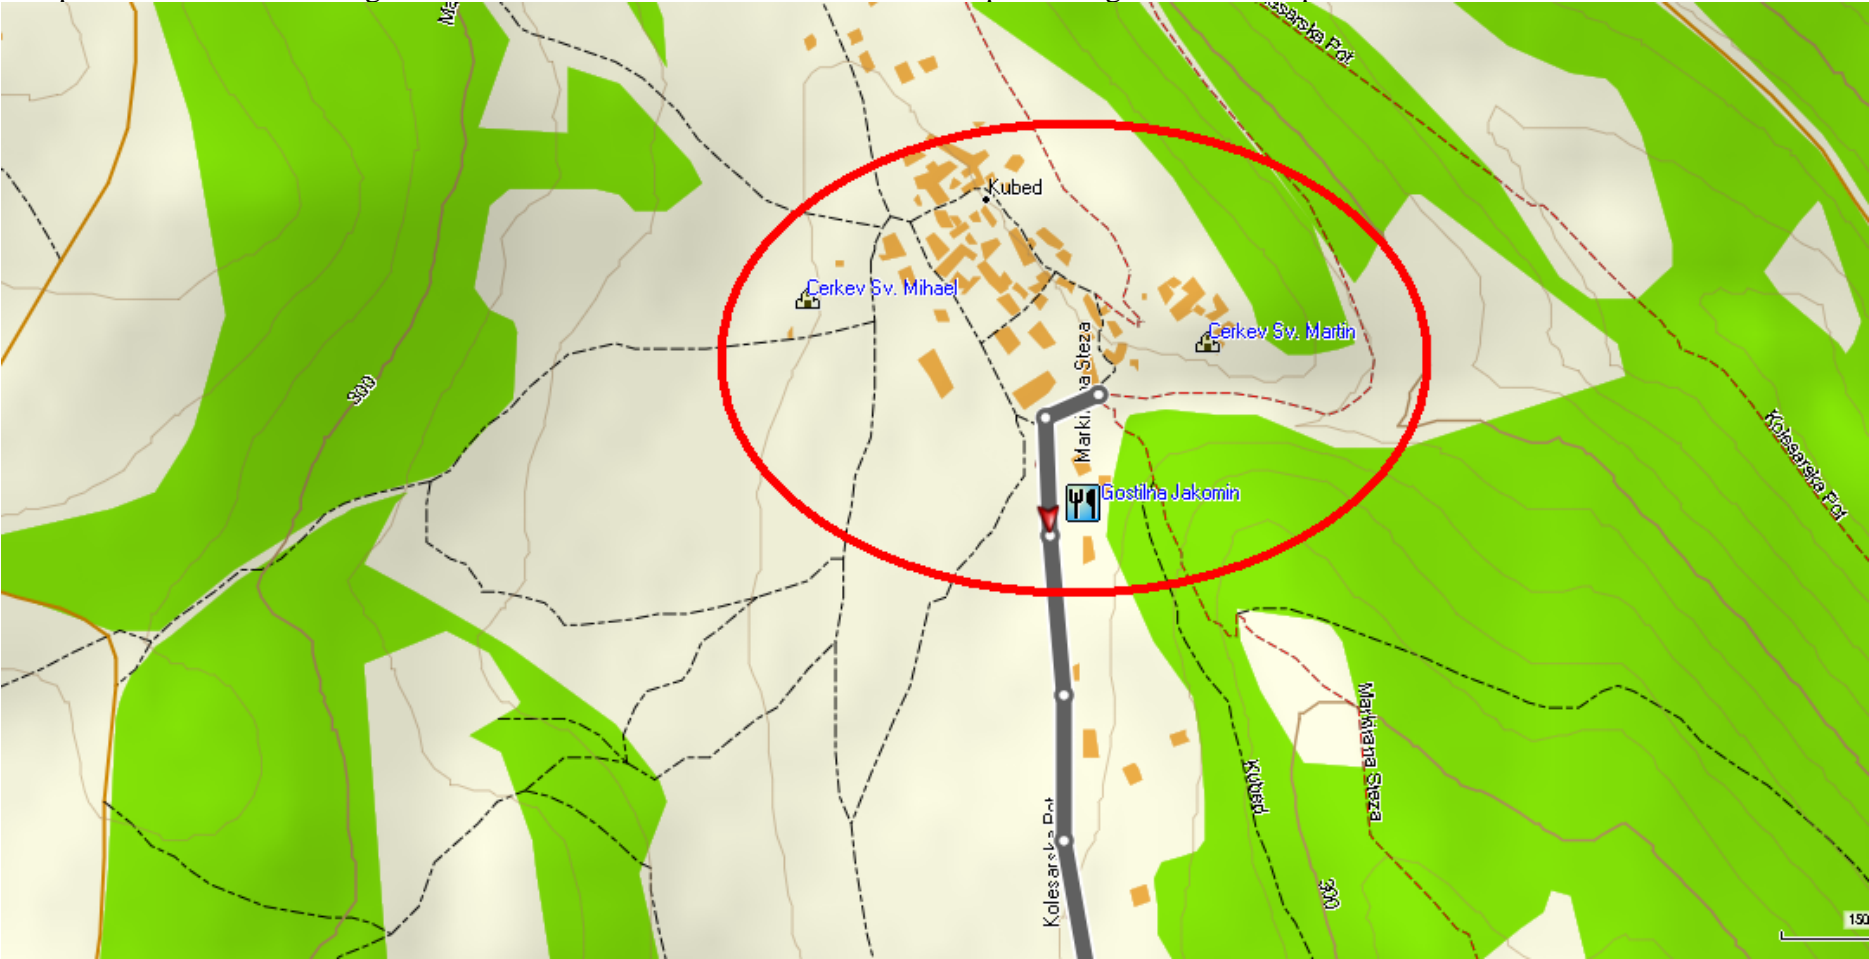

1. GPX track to gostilna Razman, Gradisce (eat and sleep) GPS track: http://eupoti.com/gostilna_razman.zip

The point where we have to go toward Gostilna Razman Gradisce from European Long distance Footpaths E6

3. Gostilna Razman, Gradisce