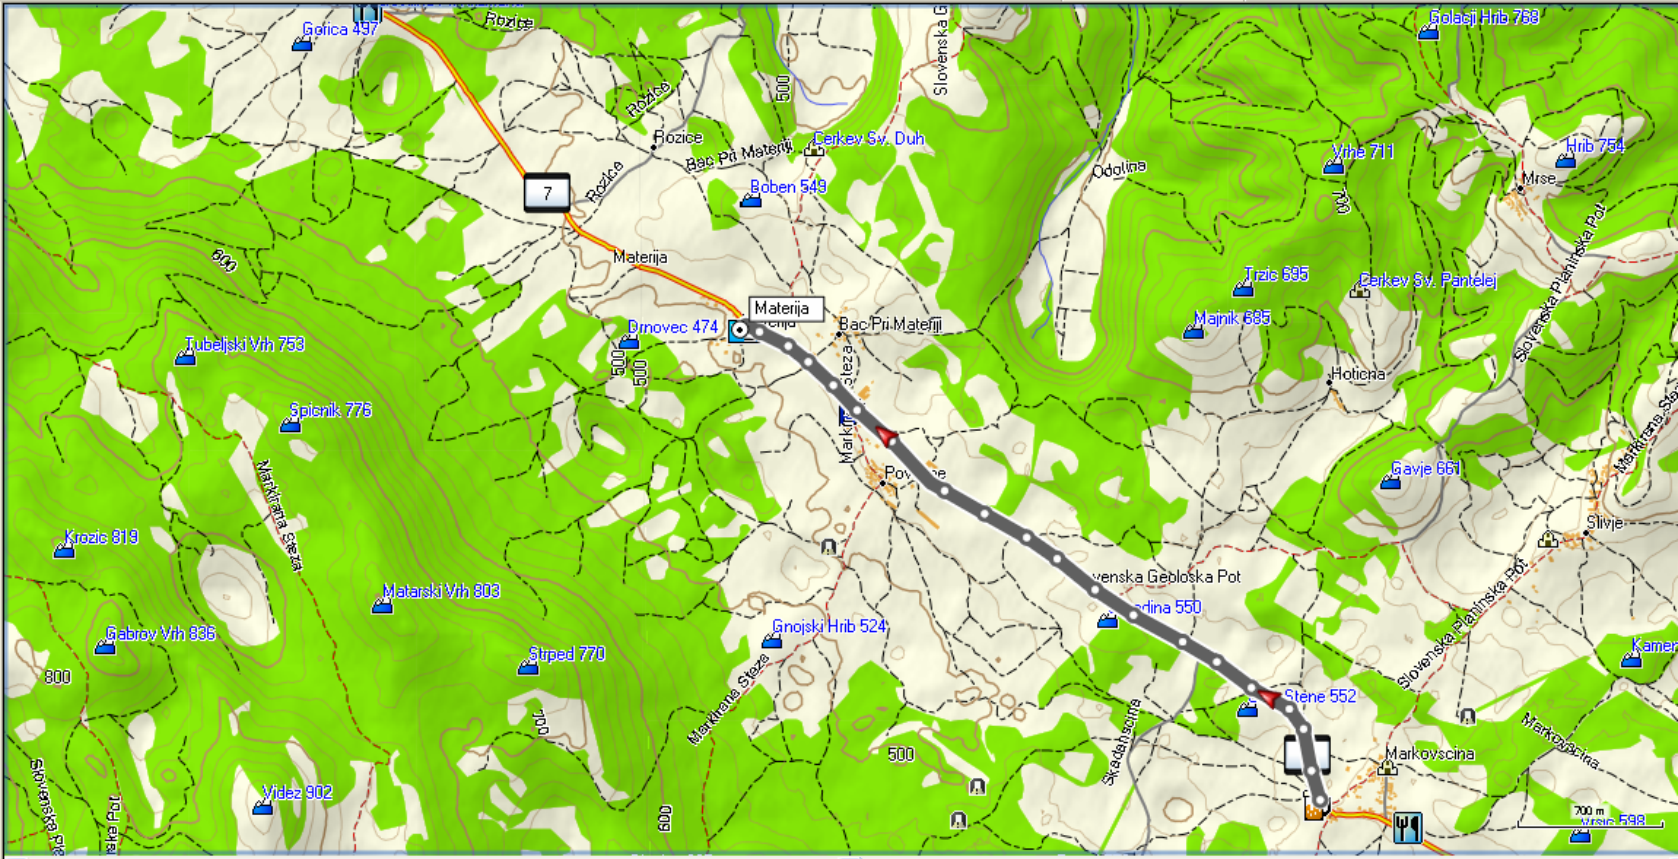

1. GPX track to Franc Godina, Materija (sleep) GPS track: [http://eupoti.com/pot\\_godina.zip](http://eupoti.com/pot_godina.zip)

The point where we have to go toward Franc Godina from European Long distance Footpaths E6