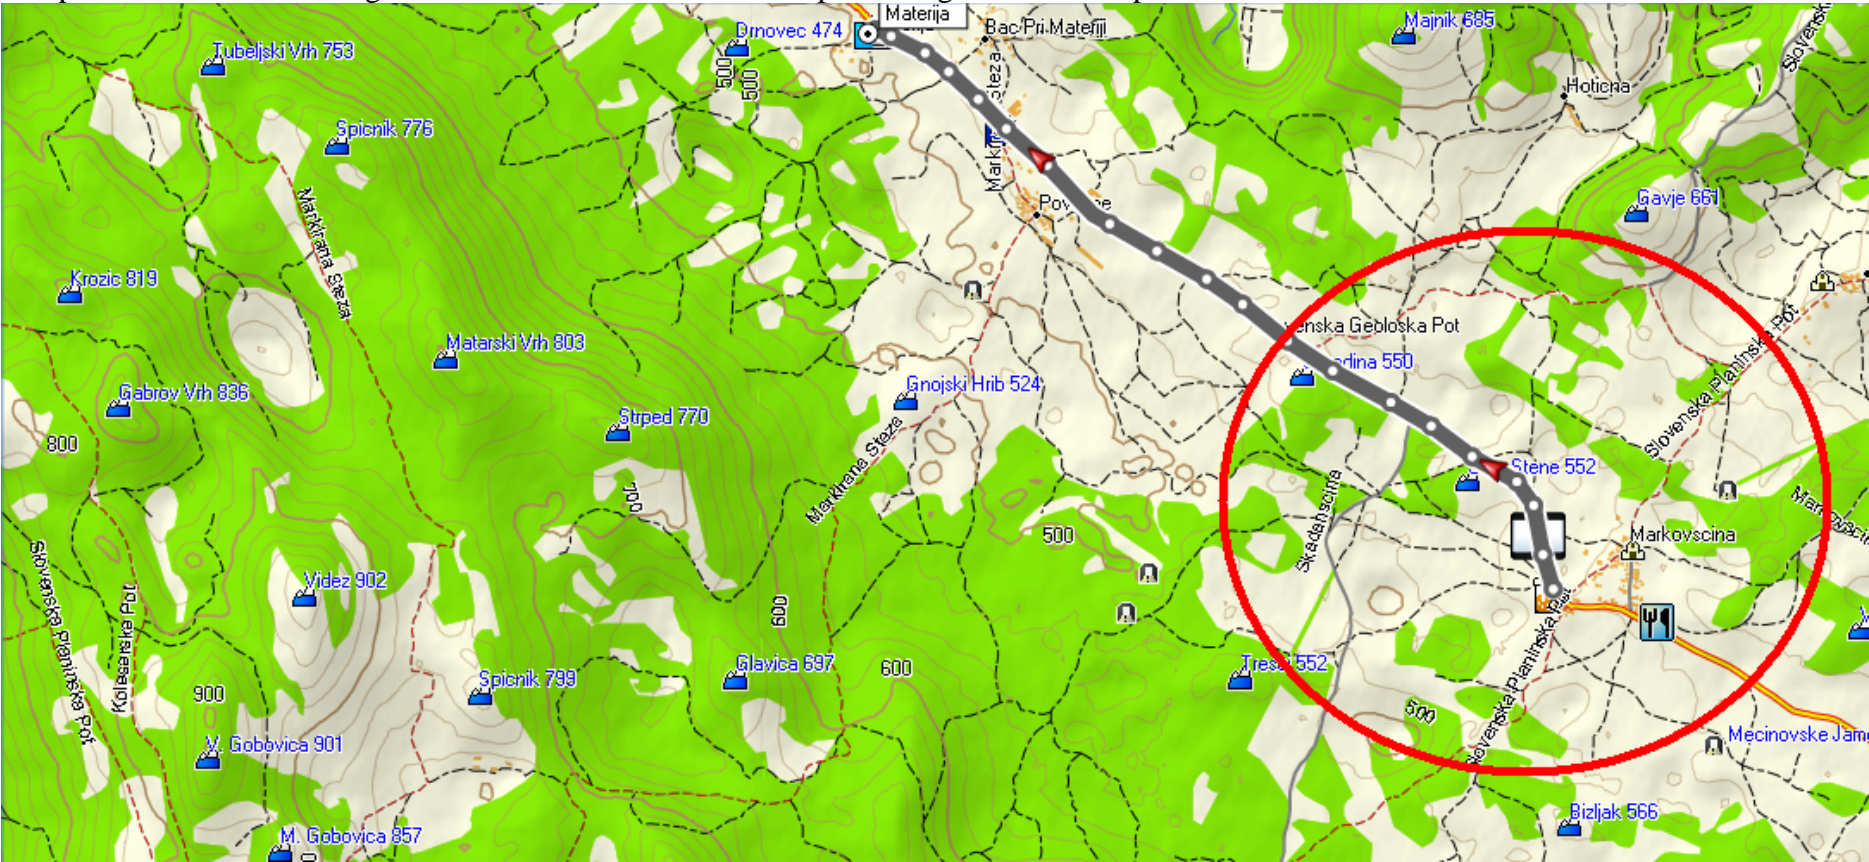

1. GPX track to Franc Godina, Materija (sleep) GPS track: [http://eupoti.com/pot\\_godina.zip](http://eupoti.com/pot_godina.zip)

The point where we have to go toward Franc Godina from European Long distance Footpaths E6