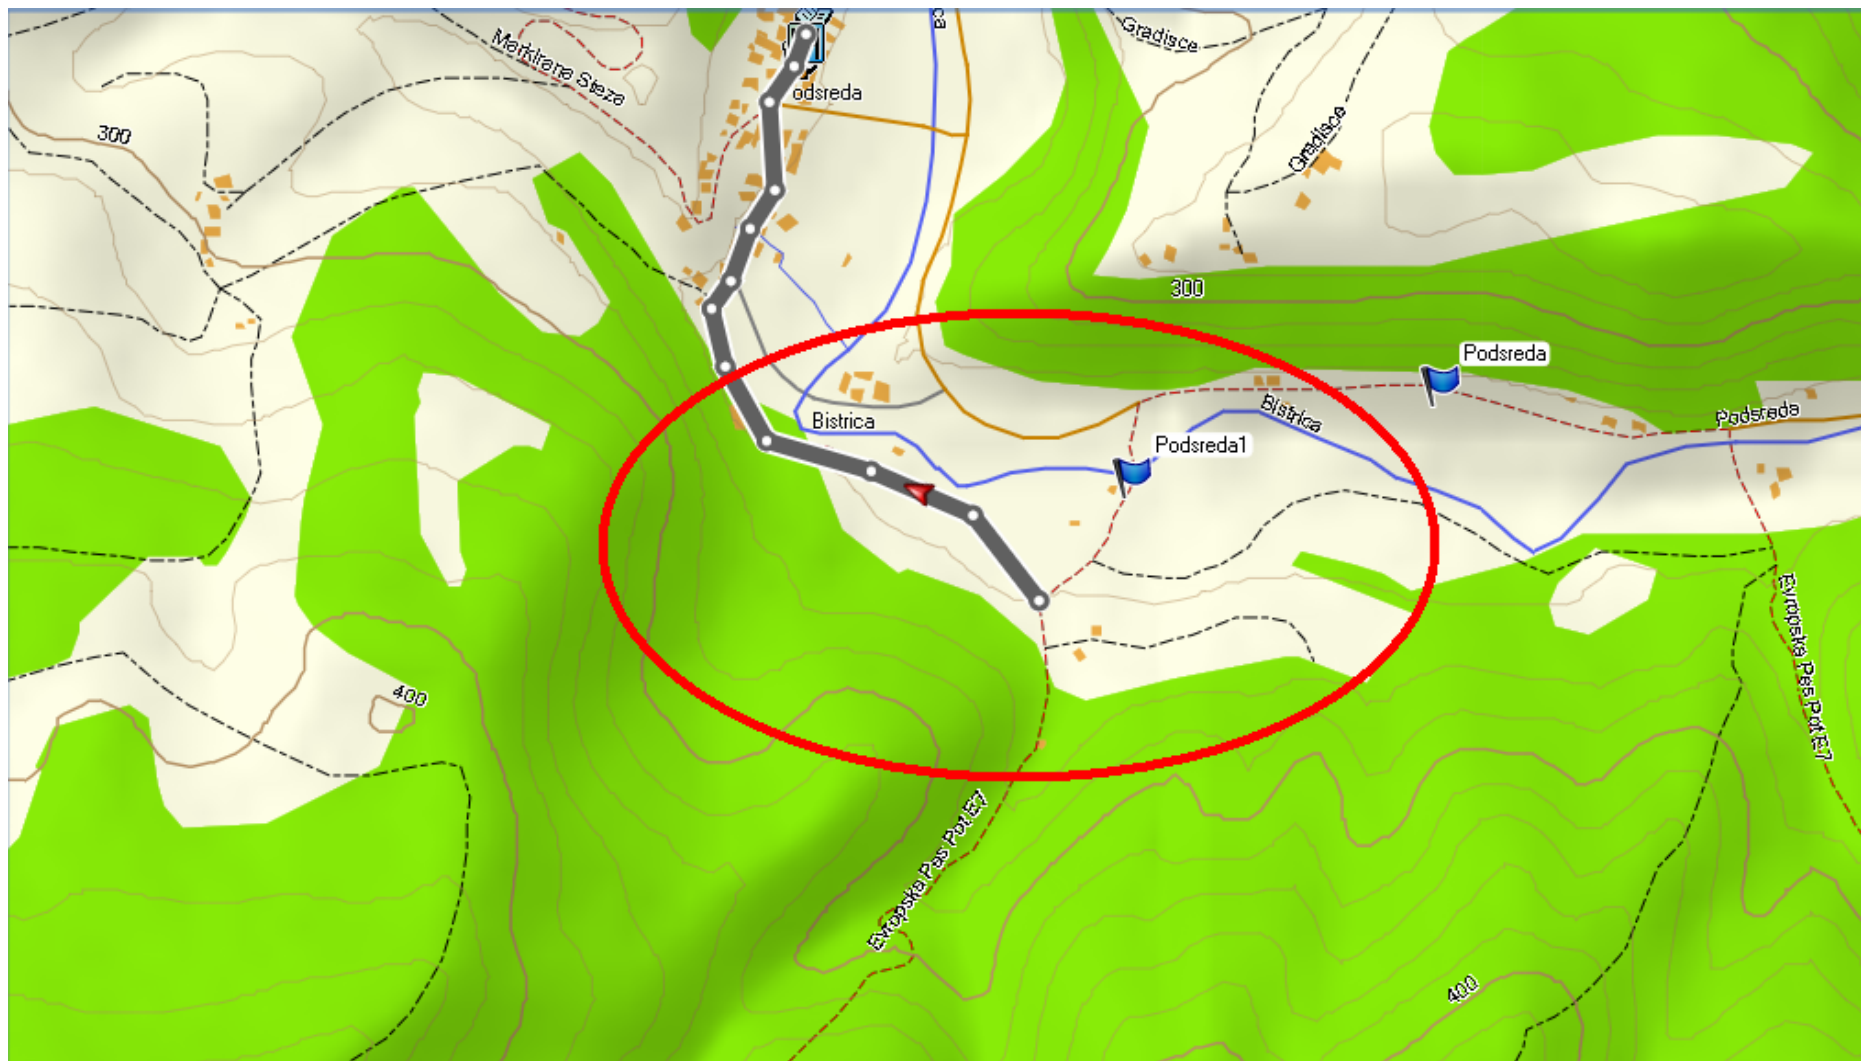

1. GPX track to tourist farm Šmalčič (eat and sleep) GPS track: http://eupoti.com/pot_smalcic.zip

The point where we have to go tourist farm Šmalčič from European Long distance Footpaths E7

3. Tourist farm Šmalčič